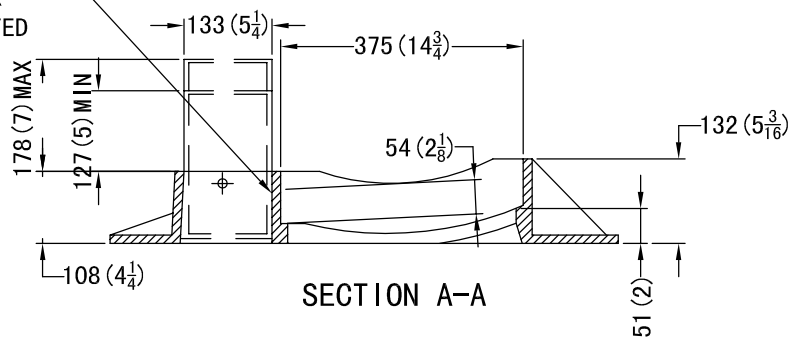

POSITION OF
ADJUSTABLE
CURB BOX
SHOWN DOTTED

NOTES:
 MAT'L:ASTM A48 CLASS 25B GREY IRON
 FINISH:BITUMINOUS DIP
 LOADING:HIGHWAY LOADING
 USE WITH TR23R/L GRATES

WESTVIEW SALES LTD.

TR24A ADJUSTABLE FRAME