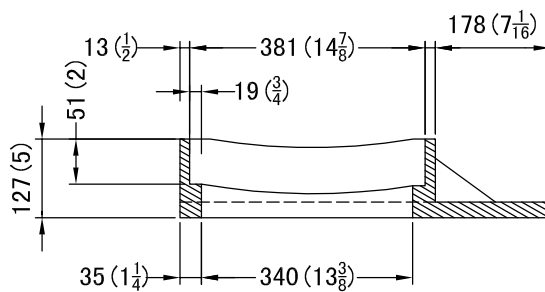

ALSO AVAILABLE
WITH FULL CIRCLE
FLANGE SEE TR24C

FRAME

SECTION A-A

NOTES:
MAT'L:ASTM A48 CLASS 25B GREY IRON
FINISH:BITUMINOUS DIP
LOADING:HIGHWAY LOADING
USE WITH TR23 GRATE

WESTVIEW SALES LTD.

TR24D FRAME